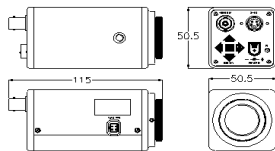

Features

- ⚡ 1/3" Panasonic Extra View Color CCD and Mintron 20MIPS DSP
- ⚡ 470 TV Lines (580 TV line equivalent with Adaptive Edge Enhancement)
- ⚡ 0.3 Lux at F1.2 - 0.003 Lux at 128X frame integration at F1.2
- ⚡ On Screen Display, push-button controls

Description

A high resolution long body color CCTV camera, featuring "On Screen Display" controls and frame integration. Frame integration allows the light sensitivity to be turned up to provide a minimum illumination range of 0.3Lux down to an amazing 0.003Lux, in color. This super low minimum illumination level of 0.003Lux is equivalent to the amount of light on a starry night with no moon – hence the Starlight Camera name. **Recommended Use:** Indoors or outdoors (requires housing), where an interchangeable lens is needed. Vari-focal and/or auto-iris lenses are supported. Ideal for use as an audio pick-up source if audio recording is going to be employed. OSD makes auto-iris and digital zoom control more flexible.

Mintron™ MTV-63V6H SPECIFICATIONS		
MODEL	MTV-63V6HN	MTV-63V6HP
TV System	NTSC	PAL
Picture Element	811(H) X 508(V)	795(H) X 596(V)
Scanning System	525 lines, 60 fields/sec	625 lines, 50 fields/sec
Sync System	Internal	
Minimum Illumination:	Legacy mode:0.3 Lux at F1.2 Star Light Mode:0.003 Lux at F1.2	
Gain Control:	Mode: ATW / AWC / FIX (Zero color rolling) Range: 3200 ~ 10000 *K	
Resolution	470 TVL / 580 TVL (Enhanced)	
S/N Ratio	52dB (MIN) / 60dB (TYP) (AGC OFF)	
Auto Iris	A.E.S. / Video Drive	
A.E.S.	1/60~1/100,000 sec.	1/50~1/100,000 sec.
Video Output	1.0V p-p composite video at 75 ohm	
Gamma Correction	0.45/1.0 (selectable by OSD manual)	
Gain Control	AGC On/Off (0~18dB)	
OSD Display	On Screen Display For All Control	
5 PUSH SW	For OSD Control Panel	
Flickerless	Selectable by OSD Manual	
BLC	Selectable by OSD Manual	
Digital Zoom (2X)	Selectable by OSD Manual	
Mirror Function	Selectable by OSD Manual	
Masking Area	Selectable by OSD Manual	
Operation Temperature	-20°C TO 50°C	
Operation Humidity	within 85%RH	
Power Source	DC 12V±1V / 180mA	
Dimension	50.5mm(W) X 50.5mm(H) X 115mm(L)	

Sentry Security Systems Inc.

1-1257 Midland Ave - Kingston, Ontario K7P 2Y1 Canada

Web: www.sentry-resellers.com | www.cctvsentry.com

Phone: 866.736.8796 | Fax: 613.384.1733 | Email: sales@cctvsentry.com