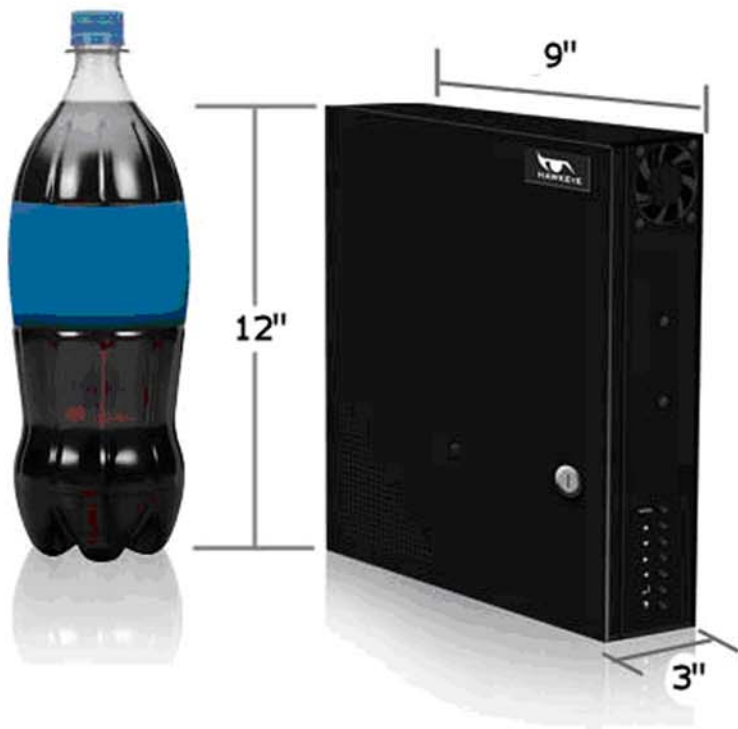

Fully Supported. Superior Performance. Lower Cost

Dimensions